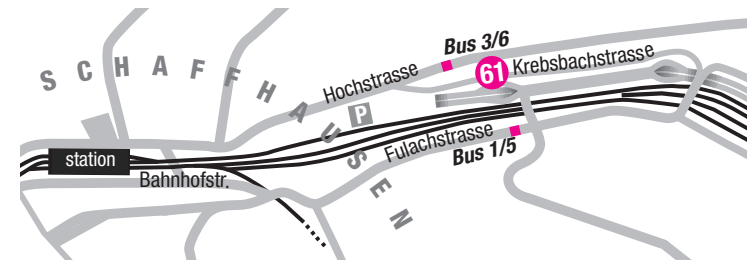

Integres
Integrationsfachstelle Region Schaffhausen

In t eg res

In the region of Schaffhausen

Overview of language and integration courses

In the canton of Schaffhausen there is a large variety of German and integration courses. If you are interested in any course or have questions, we advise you personally and answer your questions. Free counselling is provided. Just drop in during opening hours.

Overview of courses online: www.integres.ch

On our website you will find information about German and integration courses as well as additional information on integration in the region of Schaffhausen.

Information center: **61**

Integres, Krebsbachstr. 61, 8200 Schaffhausen

Tel. 052 624 88 67, info@integres.ch, www.integres.ch

Opening hours:

Monday	9 - 11 am and 2 - 5 pm
Tuesday	closed
Wednesday	9 - 11 am and 2 - 5 pm
Thursday	2 - 5 pm
Friday	2 - 5 pm

How to find us:

- Bus 3/6 Hornbergstieg
- Bus 1/5 Schönenberg
- **P** Public parking space Seidenhof